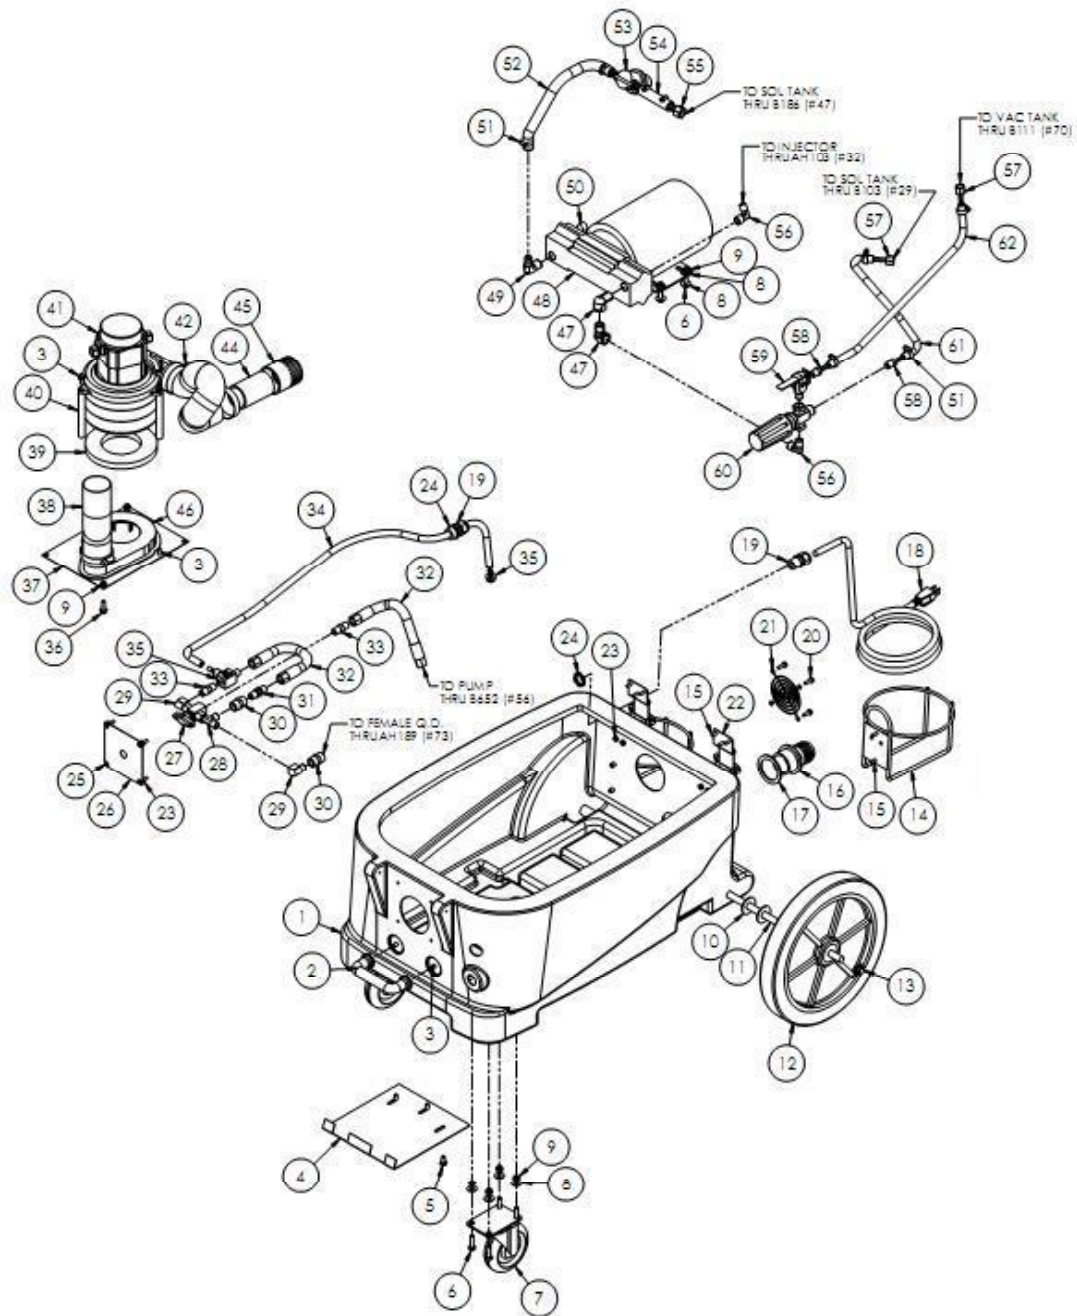

# TRS14

## Parts Manual

Ref. #	Part #	Description	QTY Used
1	121205	BASE-M SERIES BURGUNDY	1
2	121123	HANDLE-BREEZE & DX	2
3	121182	BOLT-SERRATED 1/4-20 X 1/2"	4
4	121204	PLATE-WAND MOUNT	1
5	121154	BOLT-HEX HEAD 1/4-20 X 1/2"	6
6	121175	BOLT-HEX HEAD 1/4-20 X 1" S/S	8
7	121128	WHEEL-CASTER 4"	2
8	121157	WASHER-FLAT 1/4" S/S	18
9	121162	NUT-LOCK 1/4-20 NYL INSERT	18
10	121167	WASHER-AXLE CUT 1/2" ID	2
11	121116	AXLE- 1/2" x 21", M SERIES	1
12	121059	WHEEL-12"	2
13	121052	CAP-AXLE 1/2"	2
14	121220	BRACKET-WIRE FOR ROUND BOTTLE	2
15	121165	SCREW-PHIL PH #10-32 X 1/2"	8
16	121056	FITTING-INLET PVC 1-1/2"	1
17	121037	GASKET-INLET 1-1/2" I.D.	1
18	121031	CORD-POWER 50' 14/3 GRY UL	1
19	121053	FITTING-STRAIN RELIEF CORD	1
20	121203	SCREW-HEX HEAD #10 X 5/8" ZINC	8
21	121061	GUARD-COOLING FAN WIRE	2
22	121124	LATCH-FRONT SET BREEZE	2
23	121169	NUT-#10-32 ZINC	16
24	121163	NUT-LOCK 1/2" STEEL	1

Ref. #	Part #	Description	QTY Used
25	121168	SCREW-PHIL PH #10-32 X 3/4"	4
26	121221	PLATE-SWITCH 4X4 18GA	1
27	121222	ASSY-VALVE 3-WAY	1
28	121223	TEE-BRASS 1/4" MPT	1
29	121005	ELBOW-BRASS 90 DEG 1/4" MPT	3
30	121015	COUPLING-BRASS 90 DEGREE 1/4" FPT x 1/4 FPT	2
31	121009	VALVE-BRASS 1/4" CHECK	1
32	121195	HOSE-3/8" X 10" (OAL) F X FSW SURGE 1600 PSI	1
33	121008	NIPPLE-BRASS 1/4" M HEX	2
34	210073	WIRE RE-INFORCE HOSE 3/8' x 40"	1
35	121224	INJECTOR-FIXED W/INLET SCREEN (Sold AS Set)	1
36	121181	BOLT-SERRATED 1/4-20 X 3/4"	4
37	121117	PLATE-SINGLE MANIFOLD 6.5"	1
38	121192	HOSE-VAC 2" WIRE REINFORCED	1
39	121038	GASKET-VAC MOTOR	1
40	121125	SUPPORT-VAC 3 STAGE 4-1/16"	3
41	121021	MOTOR-VAC 3 STAGE 115V TANG	1
42	121051	CLAMP-HOSE 2-1/4 DIA	2
43	121213	HOSE-VAC 2" WIRE REINFORCED 10" LENGTH	1
44	121214	PIPE-PVC 1-1/2"	1
45	121058	ADAPTER-PVC 1-1/2" FMS x FMP	1
46	121211	MANIFOLD-SINGLE VAC	1
47	121018	ELBOW-BRASS 90 DEG 3/8" MPT	3
48	121110	PUMP-450 PSI 115V	1