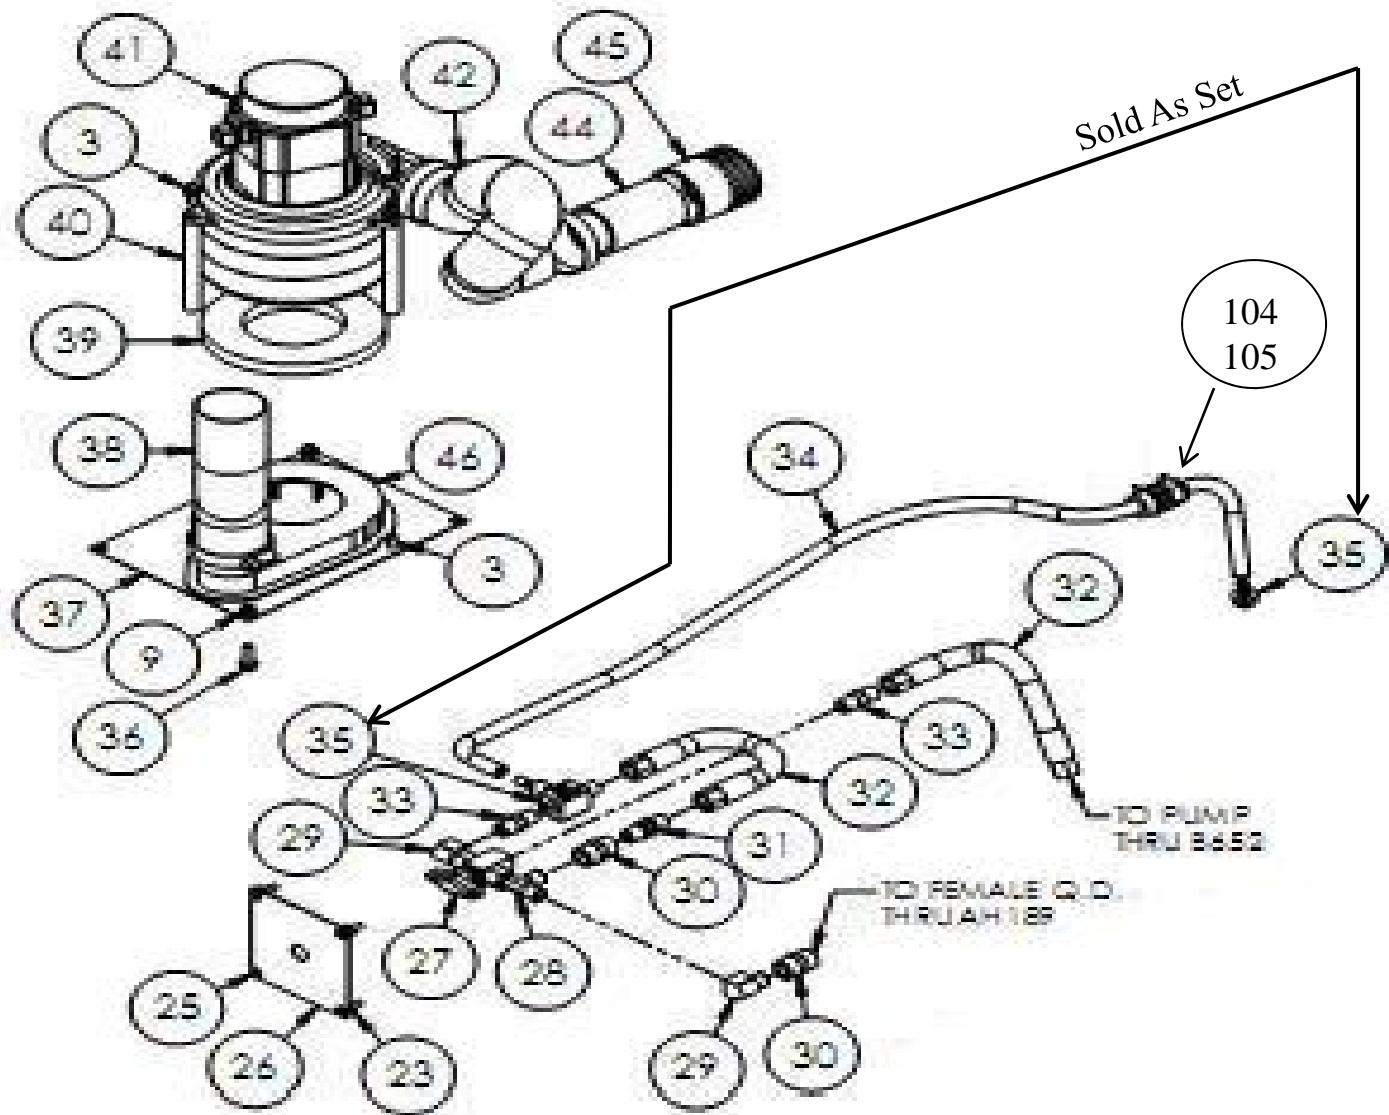

## Parts Manual

Ref. #	Part #	Description	QTY Used
1	121205	BASE-M SERIES BURGUNDY	1
2	121123	HANDLE-BREEZE & DX	2
3	121182	BOLT-SERRATED 1/4-20 X 1/2"	4
4	121204	PLATE-WAND MOUNT	1
5	121154	BOLT-HEX HEAD 1/4-20 X 1/2"	6
6	121175	BOLT-HEX HEAD 1/4-20 X 1" S/S	8
7	121128	WHEEL-CASTER 4"	2
8	121157	WASHER-FLAT 1/4" S/S	18
9	121162	NUT-LOCK 1/4-20 NYL INSERT	18
10	121167	WASHER-AXLE CUT 1/2" ID	2
11	121116	AXLE- 1/2" x 21", M SERIES	1
12	121059	WHEEL-12"	2
13	121052	CAP-AXLE 1/2"	2
14	121220	BRACKET-WIRE FOR ROUND BOTTLE	2
15	121165	SCREW-PHIL PH #10-32 X 1/2"	8
16	121056	FITTING-INLET PVC 1-1/2"	1
17	121037	GASKET-INLET 1-1/2" I.D.	1
18	121031	CORD-POWER 50' 14/3 GRY UL	1
19	121053	FITTING-STRAIN RELIEF CORD	1
20	121203	SCREW-HEX HEAD #10 X 5/8" ZINC	8
21	121061	GUARD-COOLING FAN WIRE	2
22	121124	LATCH-FRONT SET BREEZE	2
23	121169	NUT-#10-32 ZINC	16
24	121163	NUT-LOCK 1/2" STEEL	1

Ref. #	Part #	Description	QTY Used
25	121168	SCREW-PHIL PH #10-32 X 3/4"	4
26	121221	PLATE-SWITCH 4X4 18GA	1
27	121222	ASSY-VALVE 3-WAY	1
28	121223	TEE-BRASS 1/4" MPT	1
29	121005	ELBOW-BRASS 90 DEG 1/4" MPT	3
30	121015	COUPLING-BRASS 90 DEGREE 1/4" FPT x 1/4 FPT	2
31	121009	VALVE-BRASS 1/4" CHECK	1
32	121195	HOSE-3/8" X 10" (OAL) F X FSW SURGE 1600 PSI	1
33	121008	NIPPLE-BRASS 1/4" M HEX	2
34	210073	WIRE RE-INFORCE HOSE 3/8' x 40"	1
35	121224	INJECTOR-FIXED W/INLET SCREEN (Sold AS Set)	1
36	121181	BOLT-SERRATED 1/4-20 X 3/4"	4
37	121117	PLATE-SINGLE MANIFOLD 6.5"	1
38	121192	HOSE-VAC 2" WIRE REINFORCED	1
39	121038	GASKET-VAC MOTOR	1
40	121125	SUPPORT-VAC 3 STAGE 4-1/16"	3
41	121021	MOTOR-VAC 3 STAGE 115V TANG	1
42	121051	CLAMP-HOSE 2-1/4 DIA	2
43	121213	HOSE-VAC 2" WIRE REINFORCED 10" LENGTH	1
44	121214	PIPE-PVC 1-1/2"	1
45	121058	ADAPTER-PVC 1-1/2" FMS x FMP	1
46	121211	MANIFOLD-SINGLE VAC	1
47	121018	ELBOW-BRASS 90 DEG 3/8" MPT	3
48	121110	PUMP-450 PSI 115V	1