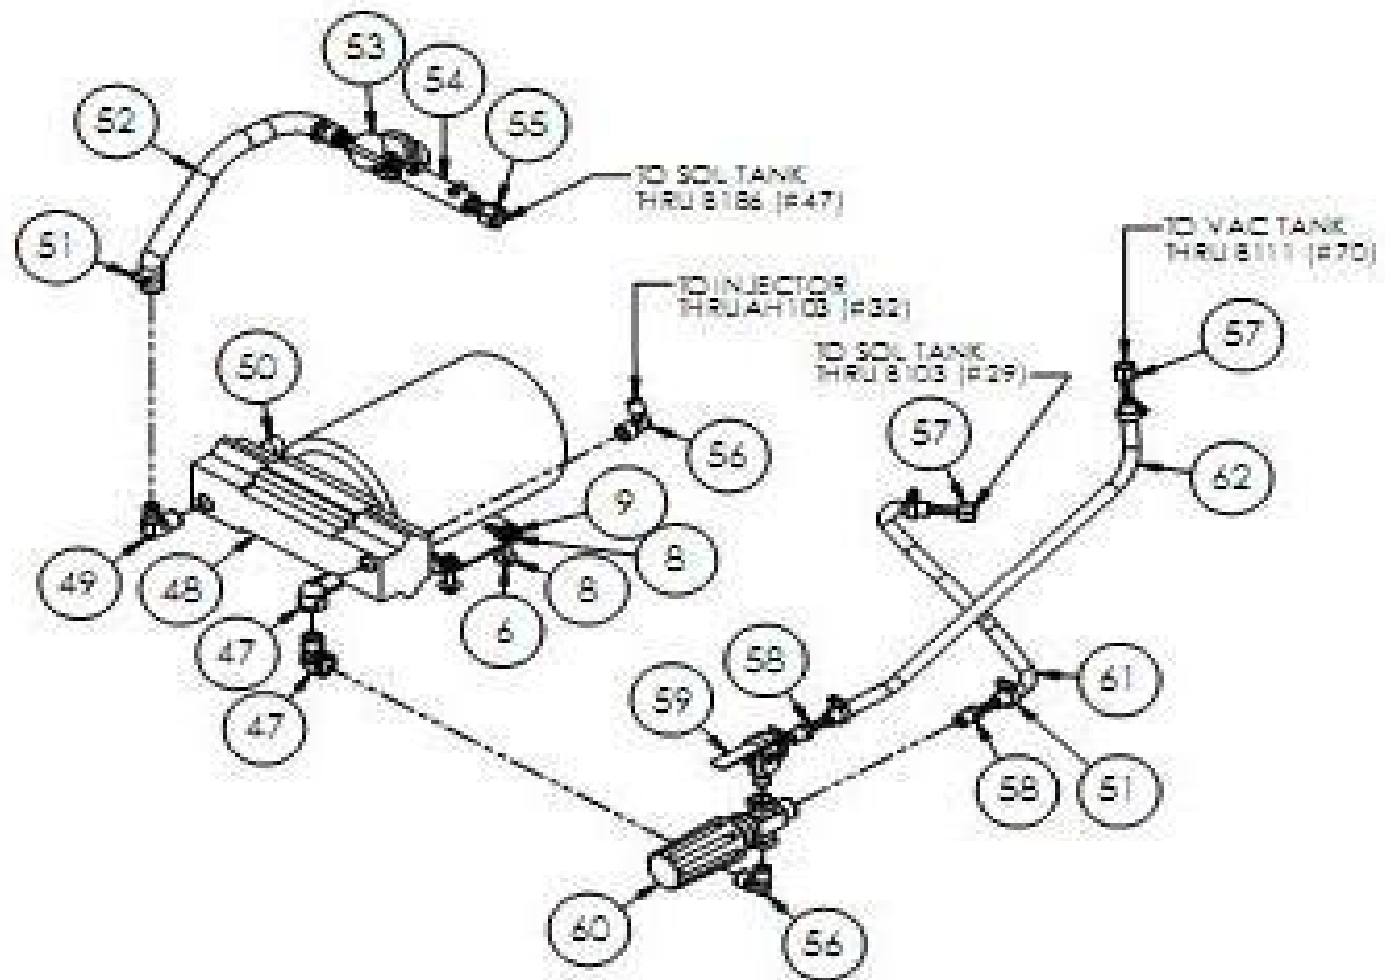

## Parts Manual

Ref. #	Part #	Description	QTY Used
1	121205	BASE-M SERIES BURGUNDY	1
2	121123	HANDLE-BREEZE & DX	2
3	121182	BOLT-SERRATED 1/4-20 X 1/2"	4
4	121204	PLATE-WAND MOUNT	1
5	121154	BOLT-HEX HEAD 1/4-20 X 1/2"	6
6	121175	BOLT-HEX HEAD 1/4-20 X 1" S/S	8
7	121128	WHEEL-CASTER 4"	2
8	121157	WASHER-FLAT 1/4" S/S	18
9	121162	NUT-LOCK 1/4-20 NYL INSERT	18
10	121167	WASHER-AXLE CUT 1/2" ID	2
11	121116	AXLE- 1/2" x 21", M SERIES	1
12	121059	WHEEL-12"	2
13	121052	CAP-AXLE 1/2"	2
14	121220	BRACKET-WIRE FOR ROUND BOTTLE	2
15	121165	SCREW-PHIL PH #10-32 X 1/2"	8
16	121056	FITTING-INLET PVC 1-1/2"	1
17	121037	GASKET-INLET 1-1/2" I.D.	1
18	121031	CORD-POWER 50' 14/3 GRY UL	1
19	121053	FITTING-STRAIN RELIEF CORD	1
20	121203	SCREW-HEX HEAD #10 X 5/8" ZINC	8
21	121061	GUARD-COOLING FAN WIRE	2
22	121124	LATCH-FRONT SET BREEZE	2
23	121169	NUT-#10-32 ZINC	16
24	121163	NUT-LOCK 1/2" STEEL	1

Ref. #	Part #	Description	QTY Used
25	121168	SCREW-PHIL PH #10-32 X 3/4"	4
26	121221	PLATE-SWITCH 4X4 18GA	1
27	121222	ASSY-VALVE 3-WAY	1
28	121223	TEE-BRASS 1/4" MPT	1
29	121005	ELBOW-BRASS 90 DEG 1/4" MPT	3
30	121015	COUPLING-BRASS 90 DEGREE 1/4" FPT x 1/4 FPT	2
31	121009	VALVE-BRASS 1/4" CHECK	1
32	121195	HOSE-3/8" X 10" (OAL) F X FSW SURGE 1600 PSI	1
33	121008	NIPPLE-BRASS 1/4" M HEX	2
34	210073	WIRE RE-INFORCE HOSE 3/8' x 40"	1
35	121224	INJECTOR-FIXED W/INLET SCREEN (Sold AS Set)	1
36	121181	BOLT-SERRATED 1/4-20 X 3/4"	4
37	121117	PLATE-SINGLE MANIFOLD 6.5"	1
38	121192	HOSE-VAC 2" WIRE REINFORCED	1
39	121038	GASKET-VAC MOTOR	1
40	121125	SUPPORT-VAC 3 STAGE 4-1/16"	3
41	121021	MOTOR-VAC 3 STAGE 115V TANG	1
42	121051	CLAMP-HOSE 2-1/4 DIA	2
43	121213	HOSE-VAC 2" WIRE REINFORCED 10" LENGTH	1
44	121214	PIPE-PVC 1-1/2"	1
45	121058	ADAPTER-PVC 1-1/2" FMS x FMP	1
46	121211	MANIFOLD-SINGLE VAC	1
47	121018	ELBOW-BRASS 90 DEG 3/8" MPT	3
48	121110	PUMP-450 PSI 115V	1