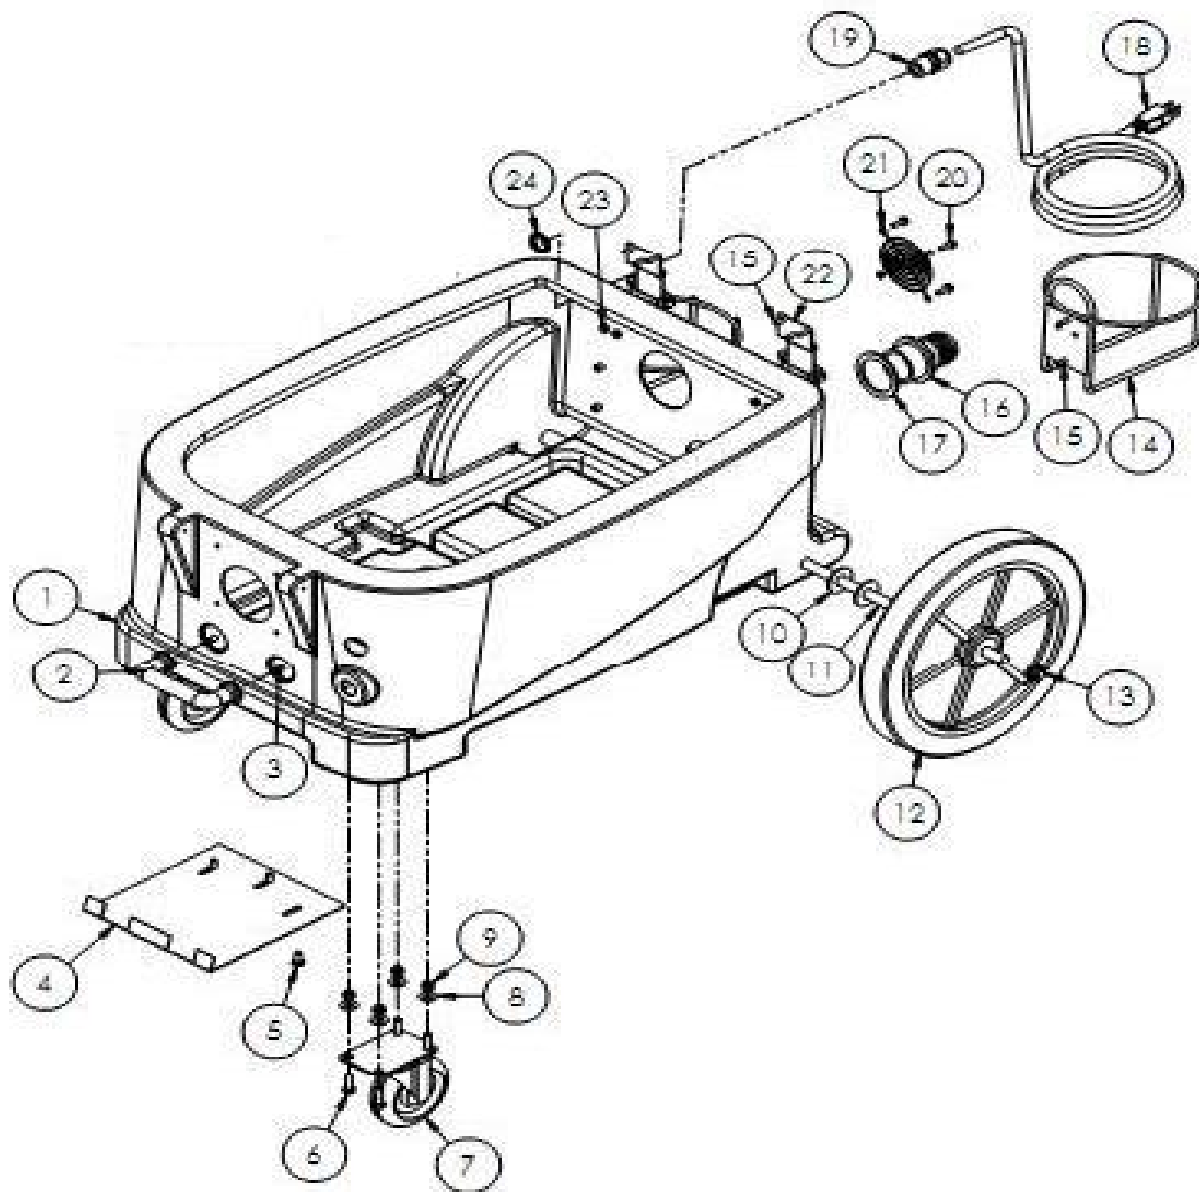

# TRS14

## Parts Manual

Ref. #	Part #	Description	QTY Used
1	121205	BASE-M SERIES BURGUNDY	1
2	121123	HANDLE-BREEZE & DX	2
3	121182	BOLT-SERRATED 1/4-20 X 1/2"	4
4	121204	PLATE-WAND MOUNT	1
5	121154	BOLT-HEX HEAD 1/4-20 X 1/2"	6
6	121175	BOLT-HEX HEAD 1/4-20 X 1" S/S	8
7	121128	WHEEL-CASTER 4"	2
8	121157	WASHER-FLAT 1/4" S/S	18
9	121162	NUT-LOCK 1/4-20 NYL INSERT	18
10	121167	WASHER-AXLE CUT 1/2" ID	2
11	121116	AXLE- 1/2" x 21", M SERIES	1
12	121059	WHEEL-12"	2
13	121052	CAP-AXLE 1/2"	2
14	121220	BRACKET-WIRE FOR ROUND BOTTLE	2
15	121165	SCREW-PHIL PH #10-32 X 1/2"	8
16	121056	FITTING-INLET PVC 1-1/2"	1
17	121037	GASKET-INLET 1-1/2" I.D.	1
18	121031	CORD-POWER 50' 14/3 GRY UL	1
19	121053	FITTING-STRAIN RELIEF CORD	1
20	121203	SCREW-HEX HEAD #10 X 5/8" ZINC	8
21	121061	GUARD-COOLING FAN WIRE	2
22	121124	LATCH-FRONT SET BREEZE	2
23	121169	NUT-#10-32 ZINC	16
24	121163	NUT-LOCK 1/2" STEEL	1

Ref. #	Part #	Description	QTY Used
25	121168	SCREW-PHIL PH #10-32 X 3/4"	4
26	121221	PLATE-SWITCH 4X4 18GA	1
27	121222	ASSY-VALVE 3-WAY	1
28	121223	TEE-BRASS 1/4" MPT	1
29	121005	ELBOW-BRASS 90 DEG 1/4" MPT	3
30	121015	COUPLING-BRASS 90 DEGREE 1/4" FPT x 1/4 FPT	2
31	121009	VALVE-BRASS 1/4" CHECK	1
32	121195	HOSE-3/8" X 10" (OAL) F X FSW SURGE 1600 PSI	1
33	121008	NIPPLE-BRASS 1/4" M HEX	2
34	210073	WIRE RE-INFORCE HOSE 3/8' x 40"	1
35	121224	INJECTOR-FIXED W/INLET SCREEN (Sold AS Set)	1
36	121181	BOLT-SERRATED 1/4-20 X 3/4"	4
37	121117	PLATE-SINGLE MANIFOLD 6.5"	1
38	121192	HOSE-VAC 2" WIRE REINFORCED	1
39	121038	GASKET-VAC MOTOR	1
40	121125	SUPPORT-VAC 3 STAGE 4-1/16"	3
41	121021	MOTOR-VAC 3 STAGE 115V TANG	1
42	121051	CLAMP-HOSE 2-1/4 DIA	2
43	121213	HOSE-VAC 2" WIRE REINFORCED 10" LENGTH	1
44	121214	PIPE-PVC 1-1/2"	1
45	121058	ADAPTER-PVC 1-1/2" FMS x FMP	1
46	121211	MANIFOLD-SINGLE VAC	1
47	121018	ELBOW-BRASS 90 DEG 3/8" MPT	3
48	121110	PUMP-450 PSI 115V	1