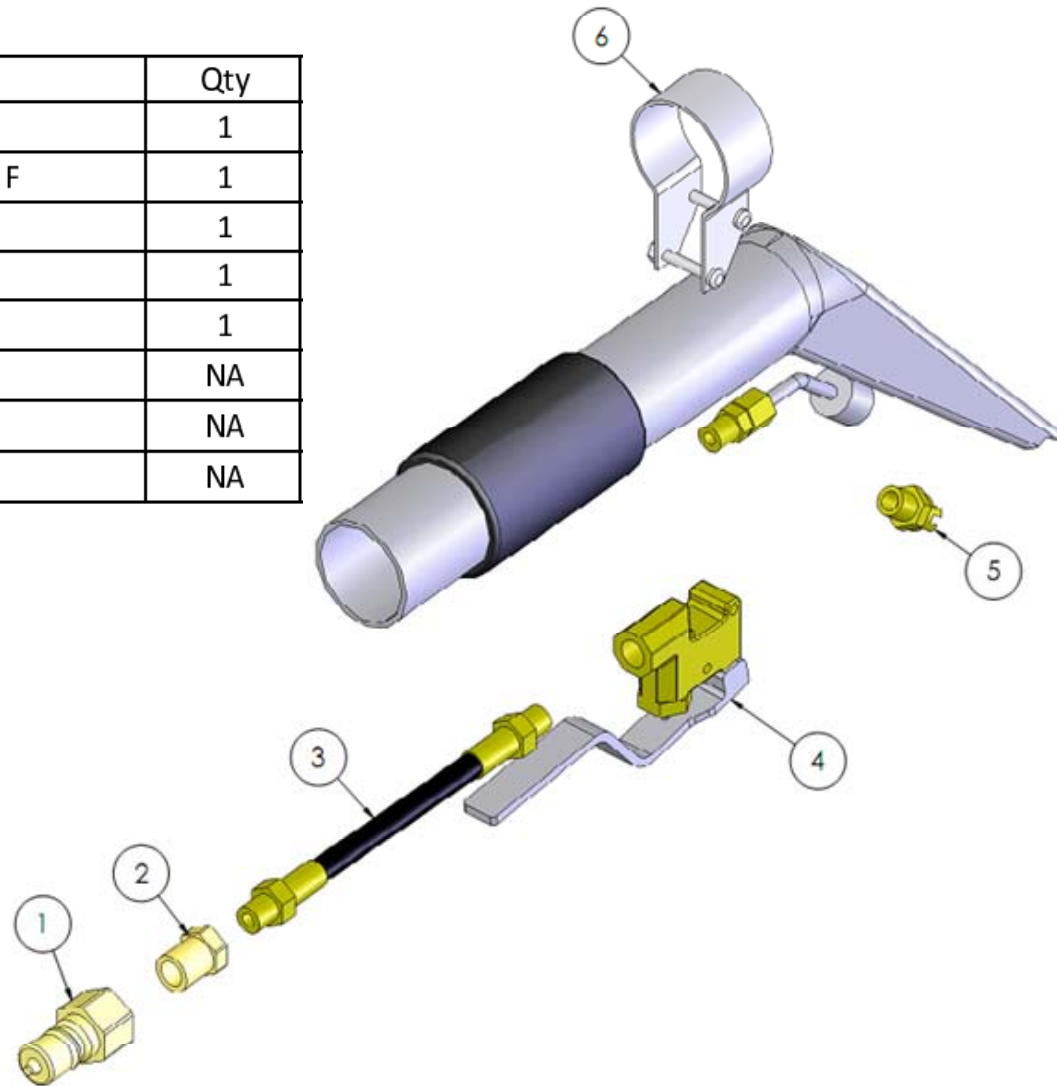

121094 Upholstery Tool

Item	Part #	Description	Qty
1	121003	Quick Connect	1
2	121242	Bushing 1/4'MPT 1/8" F	1
3	121243	Solution Hose	1
4	121244	Valve Assembly	1
5	121245	Jet, Brass 1/8, vv9502	1
6	NA	Clamp	NA
7	NA	Body	NA
8	NA	Sleeve	NA