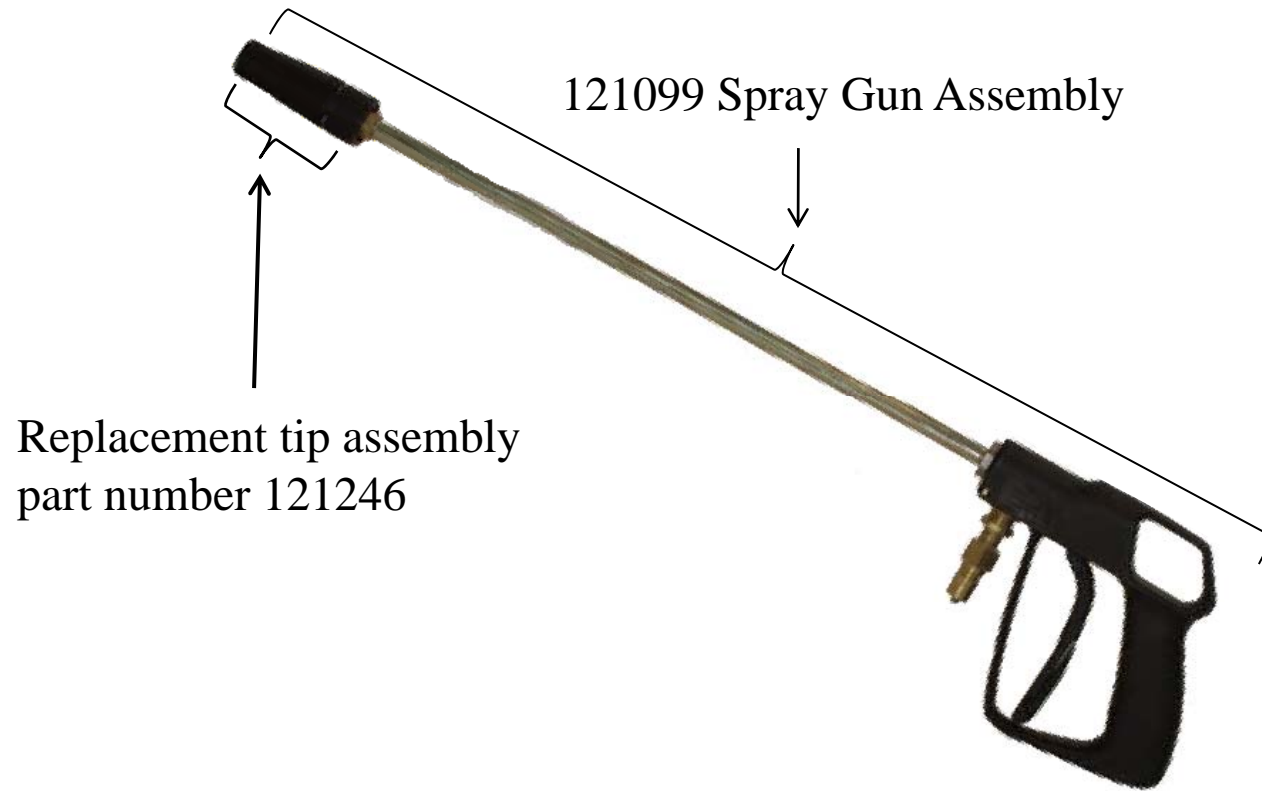

121099 Spray Gun Assembly

Replacement tip assembly
part number 121246