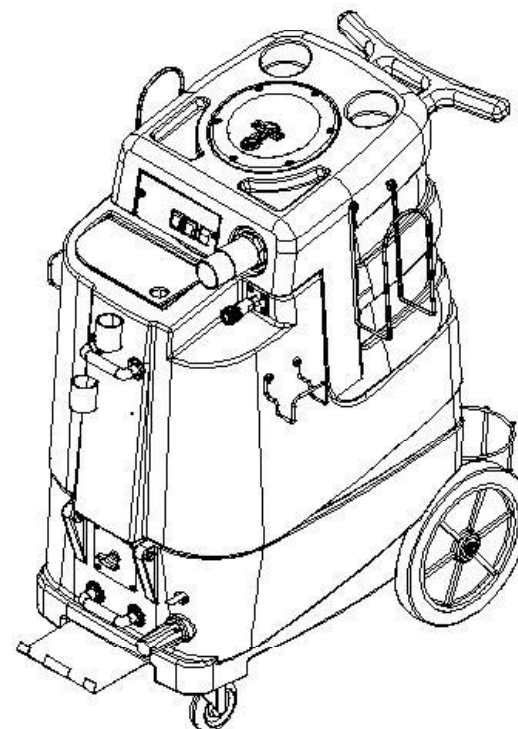

# TRS14

## Parts Manual

Ref. #	Part #	Description	QTY Used
1	121205	BASE-M SERIES BURGUNDY	1
2	121123	HANDLE-BREEZE & DX	2
3	121182	BOLT-SERRATED 1/4-20 X 1/2"	4
4	121204	PLATE-WAND MOUNT	1
5	121154	BOLT-HEX HEAD 1/4-20 X 1/2"	6
6	121175	BOLT-HEX HEAD 1/4-20 X 1" S/S	8
7	121128	WHEEL-CASTER 4"	2
8	121157	WASHER-FLAT 1/4" S/S	18
9	121162	NUT-LOCK 1/4-20 NYL INSERT	18
10	121167	WASHER-AXLE CUT 1/2" ID	2
11	121116	AXLE- 1/2" x 21", M SERIES	1
12	121059	WHEEL-12"	2
13	121052	CAP-AXLE 1/2"	2
14	121220	BRACKET-WIRE FOR ROUND BOTTLE	2
15	121165	SCREW-PHIL PH #10-32 X 1/2"	8
16	121056	FITTING-INLET PVC 1-1/2"	1
17	121037	GASKET-INLET 1-1/2" I.D.	1
18	121031	CORD-POWER 50' 14/3 GRY UL	1
19	121053	FITTING-STRAIN RELIEF CORD	1
20	121203	SCREW-HEX HEAD #10 X 5/8" ZINC	8
21	121061	GUARD-COOLING FAN WIRE	2
22	121124	LATCH-FRONT SET BREEZE	2
23	121169	NUT-#10-32 ZINC	16
24	121163	NUT-LOCK 1/2" STEEL	1

Ref. #	Part #	Description	QTY Used
25	121168	SCREW-PHIL PH #10-32 X 3/4"	4
26	121221	PLATE-SWITCH 4X4 18GA	1
27	121222	ASSY-VALVE 3-WAY	1
28	121223	TEE-BRASS 1/4" MPT	1
29	121005	ELBOW-BRASS 90 DEG 1/4" MPT	3
30	121015	COUPLING-BRASS 90 DEGREE 1/4" FPT x 1/4 FPT	2
31	121009	VALVE-BRASS 1/4" CHECK	1
32	121195	HOSE-3/8" X 10" (OAL) F X FSW SURGE 1600 PSI	1
33	121008	NIPPLE-BRASS 1/4" M HEX	2
34	210073	WIRE RE-INFORCE HOSE 3/8' x 40"	1
35	121224	INJECTOR-FIXED W/INLET SCREEN (Sold AS Set)	1
36	121181	BOLT-SERRATED 1/4-20 X 3/4"	4
37	121117	PLATE-SINGLE MANIFOLD 6.5"	1
38	121192	HOSE-VAC 2" WIRE REINFORCED	1
39	121038	GASKET-VAC MOTOR	1
40	121125	SUPPORT-VAC 3 STAGE 4-1/16"	3
41	121021	MOTOR-VAC 3 STAGE 115V TANG	1
42	121051	CLAMP-HOSE 2-1/4 DIA	2
43	121213	HOSE-VAC 2" WIRE REINFORCED 10" LENGTH	1
44	121214	PIPE-PVC 1-1/2"	1
45	121058	ADAPTER-PVC 1-1/2" FMS x FMP	1
46	121211	MANIFOLD-SINGLE VAC	1
47	121018	ELBOW-BRASS 90 DEG 3/8" MPT	3
48	121110	PUMP-450 PSI 115V	1