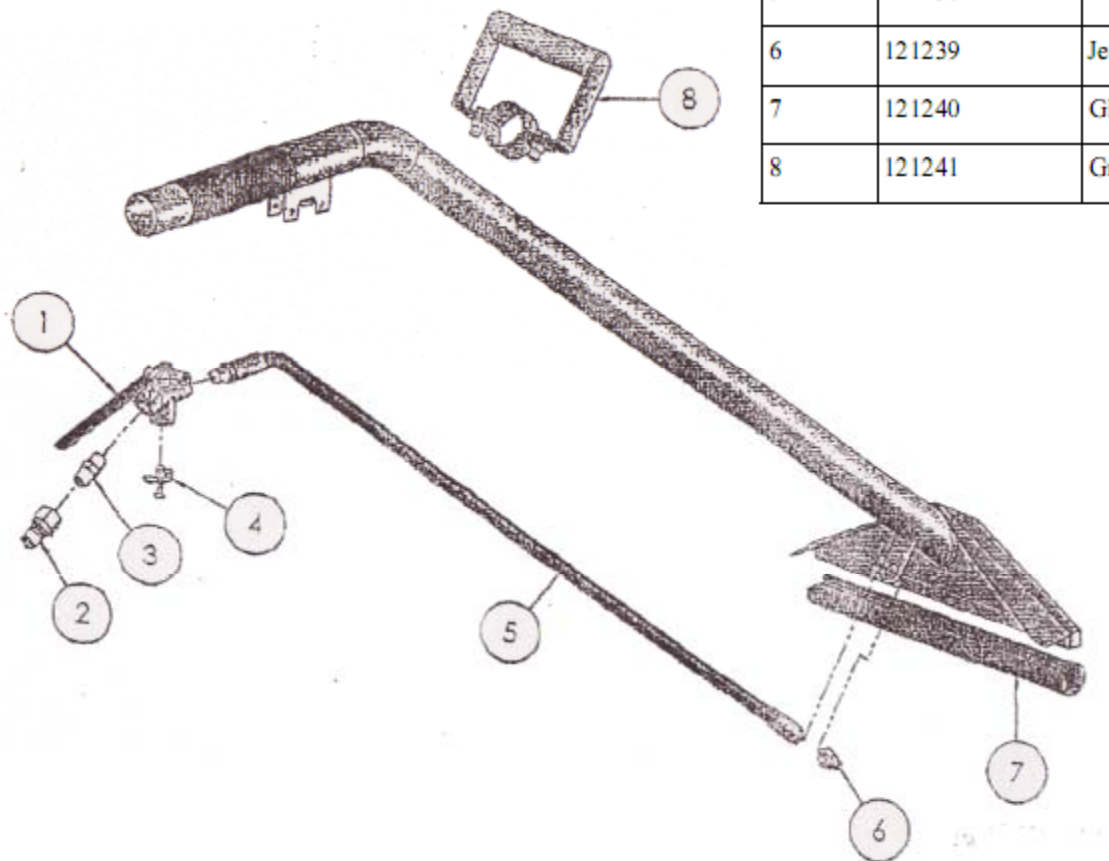

**Wand—Floor 12” Single Bend
Complete Assy—P/N—121001**

Item	Part Number	Description	Qty.
1	121219	Valve, Trigger	1
2	121003	QD—Brass 1/4” M	1
3	121008	Nipple—Brass 1/4” M	1
4	121237	Repair Kit—K Valve B133A	1
5	121238	Hose—Hi Pressure	1
6	121239	Jet—12” Wand	1
7	121240	Glider—12” Wand	1
8	121241	Grip—Wand W/Fasteners	1